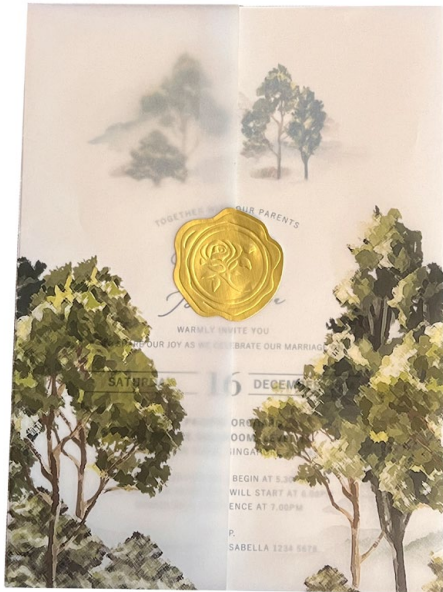

Urban Botany

BROWN / IVORY / VERDIGRIS

Urban Botany
dreamweavers © Copyright. All Rights Reserved

DREAMWEAVERS // SINGAPORE

Fine Quills
WHITE / SILVER

Lilac Affection

Evergreen Dreams

DREAMWEAVERS // SINGAPORE

Blossom

GOLD / WHITE

Orient Courtyard

GOLD / RED

BLANK CARDS:

Designs in this catalogue are **not available** for blank cards collection.
Please reach out to our sales consultant in charge for the selection.